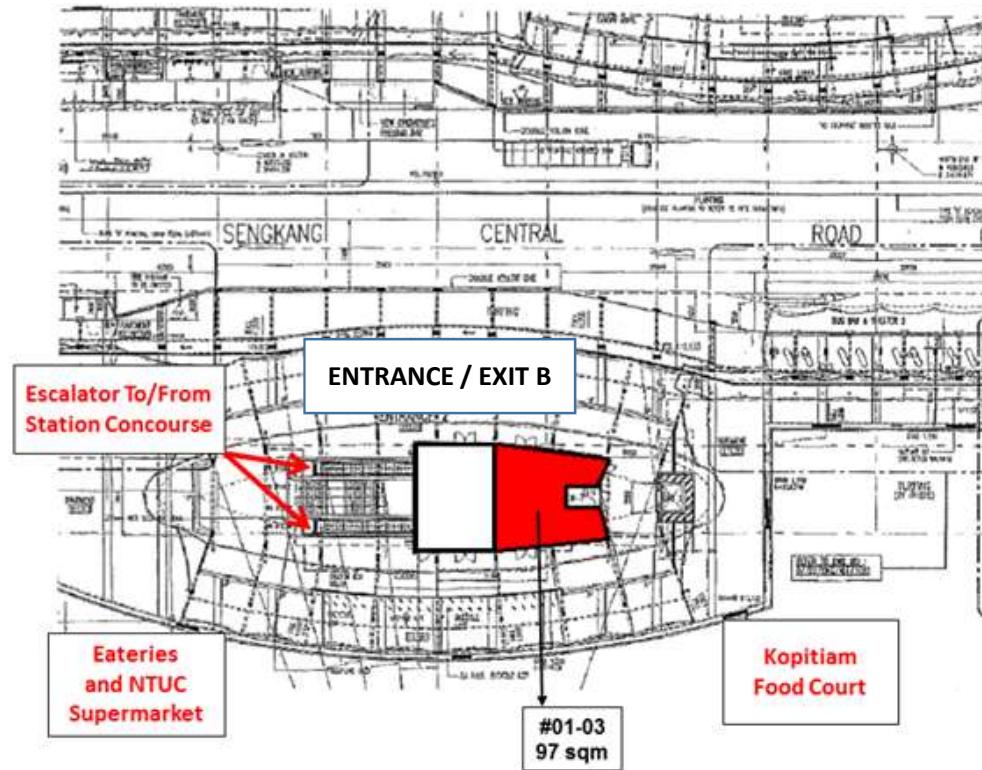

NE15 – BUANGKOK NEL MRT STATION (STREET LEVEL)

Not-To-Scale